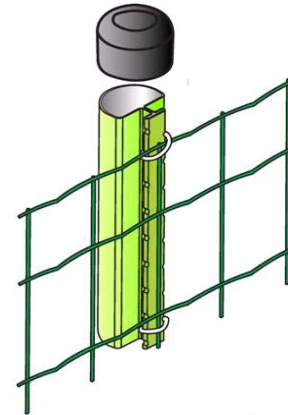

### Multiposts for Mesh on Rolls

**Specification:**

Special Profiled post to use  
in combination with Euro Fence  
Made of special section steel,  $\varnothing 48$  mm, see picture  
Top of the post can be covered with a special cap

**Available finishes:**

- Hot Dipped Galvanised
- Electrolytic Galvanised and Powder Coated in RAL 6005

Post Length (mm)	To suit Euro Fence Height:	Weight (Kg/Pcs)	Posts per Carton
730	500	10	10
1100	800	10	10
1500	1000	6	6
2000	1250	6	6
2300	1500	6	6
2500	1800	6	6
2700	2000	6	6