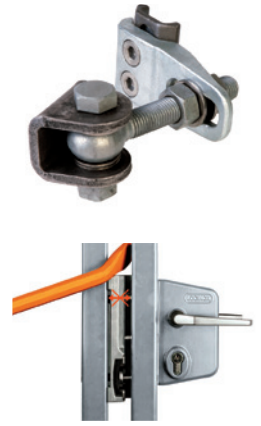

Single gates: Punta Ip, Rosa Ip and Nika Ip

Punta Ip

Rosa Ip

Nika Ip

Above: detail 180° hinge
Under: SECURA keep

TECHNICAL DATA PUNTA Ip*, ROSA Ip*, NIKA Ip*

HINGES:	180° 4-dimensional adjustable (both left and right)
SECURITY STRIP (COMB):	PUNTA: standard for gates from 1500 mm high; ROSA: above 1500 mm bevelled
LOCK:	LOCINOX lock with stainless steel plus eurocylinder with 3 keys included
ANCHORING KEEP:	LOCINOX type SECURA
LEAFHEIGHT (WINGHEIGHT):	Minus 50 mm between the ground surface and the leaf
FENCE CONNECTION:	Optional for wire mesh or steel cage fence
AVAILABLE FINISHES:	Hot dip galvanised according ISO EN 1461 Hot dip galvanised according ISO EN 1461 + powderpainted in any available RAL colour according NEN 5254

ZINC & POWDER PAINT

Available heights: 800 mm | 1000 mm | 1250 mm | 1500 mm | 1800 mm | 2000 mm | 2500 mm

Width	Post section	Vert. pipe (lock)	Vert. pipe (hinge)	Upper crossbar	Lower crossbar
1000 mm	80x80x3	50x50x2	50x50x2	50x50x2	50x50x2
1250 mm	80x80x3	50x50x2	50x50x2	50x50x2	50x50x2
1500 mm	100x100x3	50x50x2	50x50x2	50x50x2	50x50x2
2000 mm	100x100x3	50x50x2	50x50x2	50x50x2	50x50x2
2500 mm	100x100x3	50x50x2	50x50x2	50x50x2	50x50x2
3000 mm	120x120x4	50x50x2	50x50x2	70x50x2	70x50x2
3500 mm	120x120x4	50x50x2	50x50x2	70x50x2	70x50x2
4000 mm	150x150x5	50x50x2	50x50x2	70x50x2	70x50x2
4500 mm	150x150x5	50x50x2	70x50x2	70x50x2	70x50x2
5000 mm	160x160x5	50x50x2	70x50x3	70x50x3	70x50x3